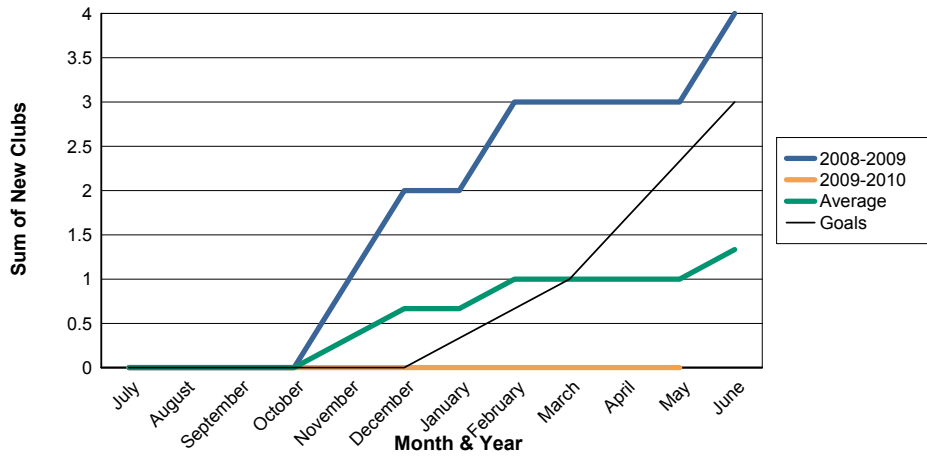

3 Year Comparisons for GMT Constitutional Area 1

By GMT District

As of May 2010

Sum of New Clubs/ Month & Year

For District 11 C1

Sum of Dropped Clubs/ Month & Year

For District 11 C1

Sum of Net Clubs/ Month & Year