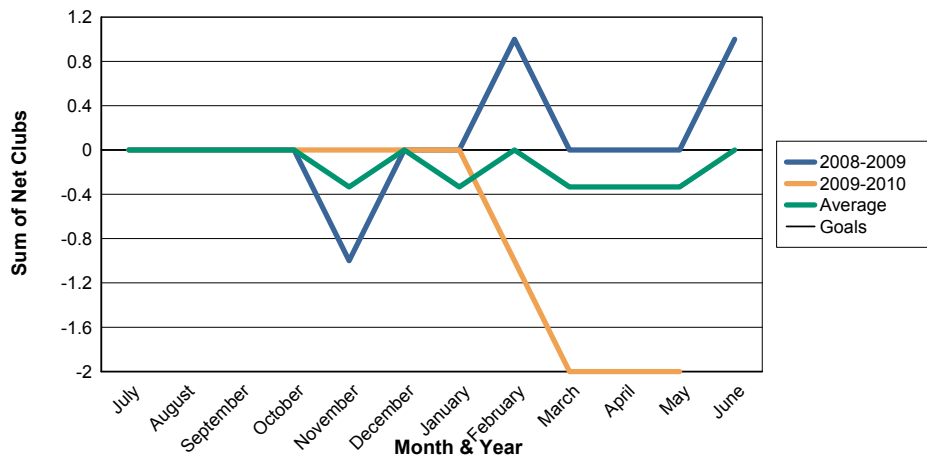

Sum of Net Clubs/ Month & Year

For District 11 C1