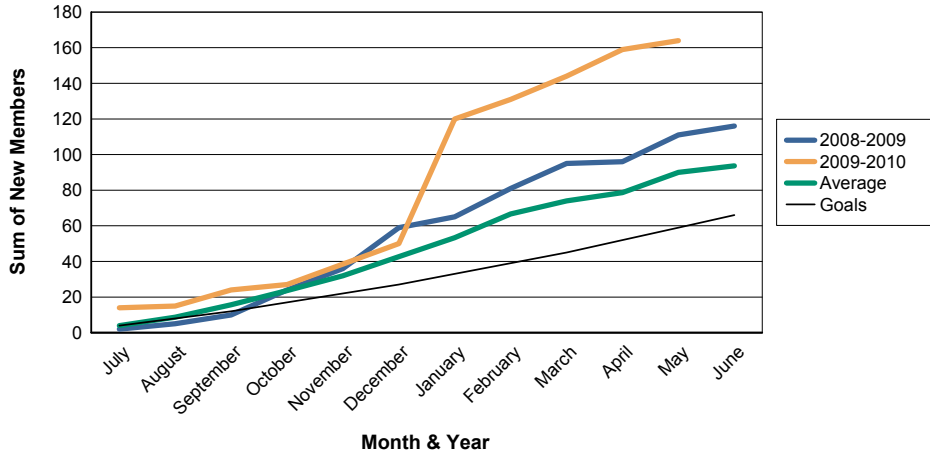

3 Year Comparisons for GMT Constitutional Area 1

By GMT District

As of May 2010

Sum of New Clubs/ Month & Year

For District 11 C1

Sum of Dropped Clubs/ Month & Year

For District 11 C1

Sum of Net Clubs/ Month & Year

For District 11 C1

Sum of Charter Members/ Month & Year

For District 11 C1

3 Year Comparisons for GMT Constitutional Area 1

By GMT District

As of May 2010

Sum of New Members/ Month & Year

For District 11 C1

Sum of Dropped Members/ Month & Year

For District 11 C1

Sum of Net Members/ Month & Year

For District 11 C1