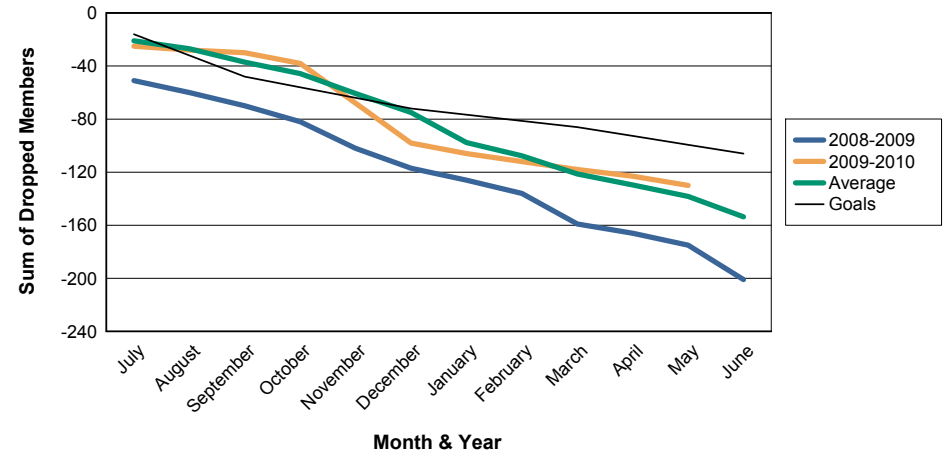

3 Year Comparisons for GMT Constitutional Area 1

By GMT District

As of May 2010

Sum of New Clubs/ Month & Year

For District 11 C1

Sum of Dropped Clubs/ Month & Year

For District 11 C1

Sum of Net Clubs/ Month & Year

For District 11 C1

Sum of Charter Members/ Month & Year

For District 11 C1

3 Year Comparisons for GMT Constitutional Area 1

By GMT District

As of May 2010

Sum of New Members/ Month & Year

For District 11 C1

Sum of Dropped Members/ Month & Year

For District 11 C1

Sum of Net Members/ Month & Year

For District 11 C1