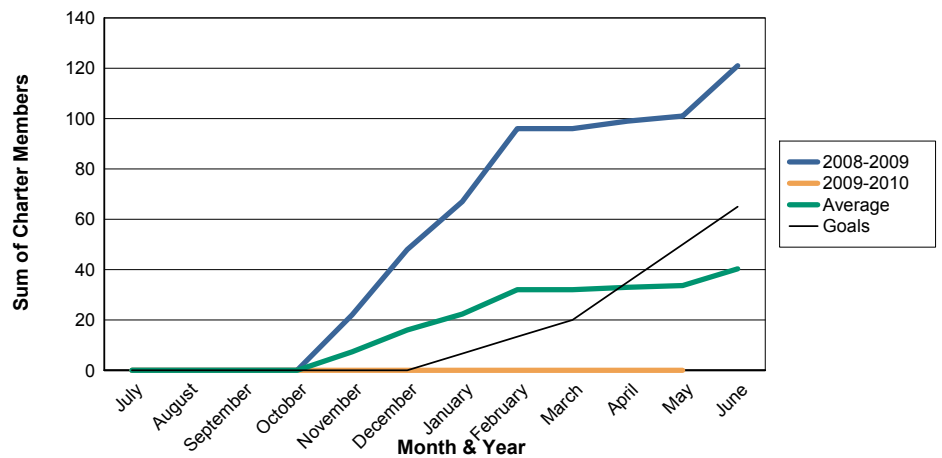

Sum of Charter Members/ Month & Year

For District 11 C1