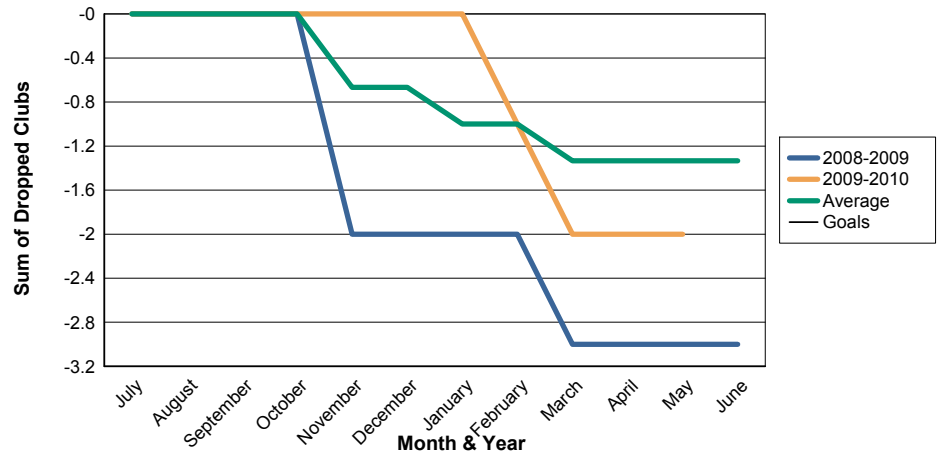

3 Year Comparisons for GMT Constitutional Area 1

By GMT District

As of May 2010

Sum of New Clubs/ Month & Year

For District 11 C1

Sum of Dropped Clubs/ Month & Year

For District 11 C1

Sum of Net Clubs/ Month & Year